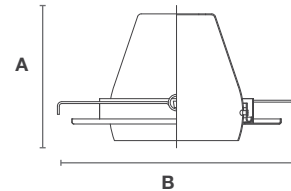

NOMINAL SIZE	Height	Outer Diameter
	A : 3 1/4"	B : 6 1/2"
MOUNTING TYPE	Torsion Spring Mount	

TM853E-WH
White Trim

TM853E-SN
Satin Nickel Trim

TM853E-MO
Mocha Trim

TM855E

5" Eyeball Trim

IC & Non-IC: BR/PAR20 - 75W Max.

NOMINAL SIZE	Height	Outer Diameter
	A : 1 9/16"	B : 6 1/2"
MOUNTING TYPE	Torsion Spring Mount	

TM855E-WH
White Trim

TM855E-SN
Satin Nickel Trim

TM855E-MO
Mocha Trim

RECESSED DOWNLIGHTING

TM58

5" Adjustable Flush Gimbal

IC: BR/PAR30 - 50W Max., Non IC: BR/PAR30 - 75W Max.

NOMINAL SIZE	Height	Outer Diameter
	A : 5/8"	B : 6 1/2"
MOUNTING TYPE	Clip Mount	

TM58-WH
White Trim

TM58-SN
Satin Nickel Trim

TM58-MO
Mocha Trim