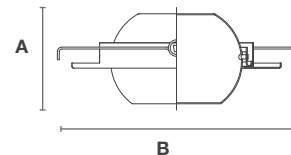

NOMINAL SIZE	Height	Outer Diameter
	A : 3 1/4"	B : 6 1/2"
MOUNTING TYPE	Torsion Spring Mount	

TM853E-WH
White Trim

TM853E-SN
Satin Nickel Trim

TM853E-MO
Mocha Trim

TM855E

5" Eyeball Trim

IC & Non-IC: BR/PAR20 - 75W Max.

NOMINAL SIZE	Height	Outer Diameter
	A : 1 9/16"	B : 6 1/2"
MOUNTING TYPE	Torsion Spring Mount	

TM855E-WH
White Trim

TM855E-SN
Satin Nickel Trim

TM855E-MO
Mocha Trim

RECESSED DOWNLIGHTING

TM58

5" Adjustable Flush Gimbal

IC: BR/PAR30 - 50W Max., Non IC: BR/PAR30 - 75W Max.

NOMINAL SIZE	Height	Outer Diameter
	A : 5/8"	B : 6 1/2"
MOUNTING TYPE	Clip Mount	

TM58-WH
White Trim

TM58-SN
Satin Nickel Trim

TM58-MO
Mocha Trim