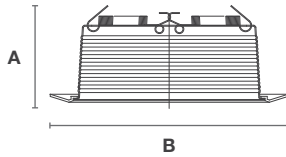

TAMLITE LIGHTING

CATALOG #	DATE
PROJECT	TYPE
PREPARED BY	

6" Incandescent Trims

For IC206RAT, IC206AT(Q, QF), 406(R),
DL106(R), 406(R)

NOMINAL SIZE   **Height**   **Outer Diameter**
MOUNTING TYPE   A : 2 3/16"   B : 7 9/16"
                                         Spring Mount

TM4B
6" Baffle Trim (Metal ring on special finishes)
Non-IC: BR40/PAR38 - 150W Max.

TM4B-BK/SN
Black Baffle/Satin Nickel Ring