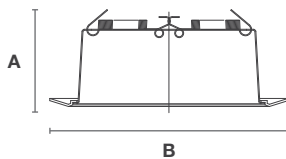

TM4R-CL/CH
Clear Reflector/Chrome Ring