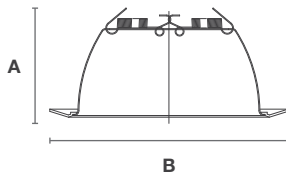

TAMLITE LIGHTING

CATALOG #	DATE
PROJECT	TYPE
PREPARED BY	

6" Incandescent Trims

For IC206RAT, IC206AT(Q, QF), 406(R),
DL106(R), 406(R)

NOMINAL SIZE **Height** **Outer Diameter**
MOUNTING TYPE A : 2 3/16" B : 7 9/16"
 Spring Mount

NOMINAL SIZE **Height** **Outer Diameter**
MOUNTING TYPE A : 2 13/16" B : 7 9/16"
 Spring Mount

TM3R
 6" Reflector Trim (Metal ring on special finishes)
 IC & Non-IC: BR/PAR30 - 75W Max.

TM3R-BK/WR
 Black Reflector/White Ring

TM3R-CL/WR
 Clear Reflector/White Ring

TM3R-WH/WR
 White Reflector/White Ring

TM3R-BK/SN
 Black Reflector/Satin Nickel Ring

TM3R-GD/WR
 Gold Reflector/White Ring

TM3R-CL/CH
 Clear Reflector/Chrome Ring

NOMINAL SIZE **Height** **Outer Diameter**
MOUNTING TYPE A : 2 7/16" B : 7 9/16"
 Spring Mount