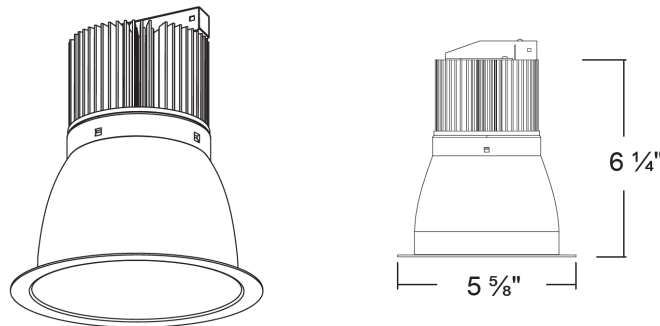

CONTRACTOR:	
PROJECT:	DATE:
PREPARED BY:	MODEL#: TLD4TR21

SERIES SPECIFICATIONS

TLD4 SERIES

4" 15W Dimmable LED Trim

The TLD4 series are high grade LED high lumen down lights with a deep cone reflector that is designed for commercial lighting. These 4-inch, LED down lights are loaded with innovative features and options.

CONSTRUCTION

Material Aluminum	Color Temp. 3000K/3500K/4000K	Lumens 1400	Warranty Guaranteed for five years from the purchase date of the product, against mechanical defects in manufacturing
Flange Self-flanged	CRI 90	Dimming Type 0-10V	
Heat Sink Diecast aluminum	Efficiency 69 lm/W	Operating Temp. -30°C ~ 40°C	
Finish Haze	Dimming Range 10-100%	Listing UL Listed	
Input Wattage 22.88W	Frequency 50/60Hz	Location Rating Suitable for wet locations	

LINE DRAWING

APPLICATION AND PERFORMANCE SPECIFICATION IS SUBJECT TO CHANGE WITHOUT NOTIFICATION

CONTRACTOR:	
PROJECT:	DATE:
PREPARED BY:	MODEL#: TLD4TR21

ORDERING INFO

EXAMPLE: TLD4TR2130K-HZ

SERIES	WATTAGE*	COLOR TEMPERATURE	OPTIONS
TLD4TR	[21] : 21 Watts	[30K] : 3000K	[-HZ] : Haze
		[35K] : 3500K	
		[40K] : 4000K	