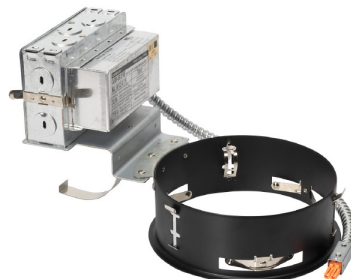

*Housings sold separately.

APPLICATION AND PERFORMANCE SPECIFICATION IS SUBJECT TO CHANGE WITHOUT NOTIFICATION