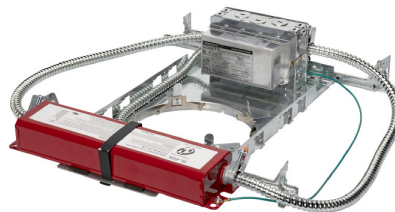

TLD4RM21-UNV
4" 21W DIMMABLE LED REMODEL HOUSING