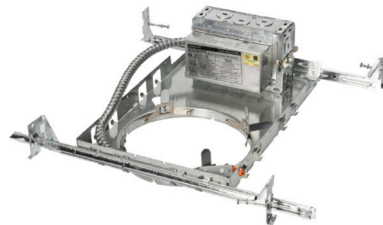

HOUSING OPTIONS

TLD4NW21-UNV
4" 21W DIMMABLE LED NEW WORK HOUSING

TLD4NW21-UNV-EM
4" 21W DIMMABLE LED EMERGENCY NEW WORK HOUSING