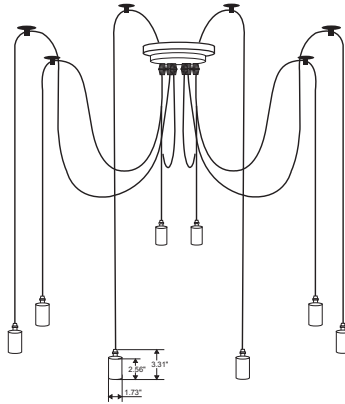

MODEL :		TYPE
PROJECT :		
PREPARED BY :	DATE :	

SERIES SPECIFICATIONS

ADOP SERIES

The ADOP Series Octopus 8 Drop Chandelier from TamLite is a hybrid lighting fixture that combines pendant lighting with the cast of a chandelier, giving it a unique appearance. The 8 adjustable mounting clips on the arms allow for modification of lamp height and arm spread creating a custom look personal to the user.

LINE DRAWING

CONSTRUCTION

Shade/Conopy Material
Iron

Lampholder Material
Iron

Color
Matte Black

ELECTRICAL SPECIFICATIONS

Lamp Base
E26

Max Lamp Wattage
60W

Wire Length (In.)
79

Wire Gauge
2 Core, 18AWG

MODEL :		TYPE
PROJECT :		
PREPARED BY :	DATE :	

WARRANTY

Warranty

Guaranteed one year from the purchase date of the product including, against mechanical defects in manufacturing.

ORDERING INFORMATION

Part Number: ADOP8BK

ADOP	8	BK
SERIES	Drops	Color
ADOP	[8] : 8 Adjustable Drops	[BK] : Matte Black