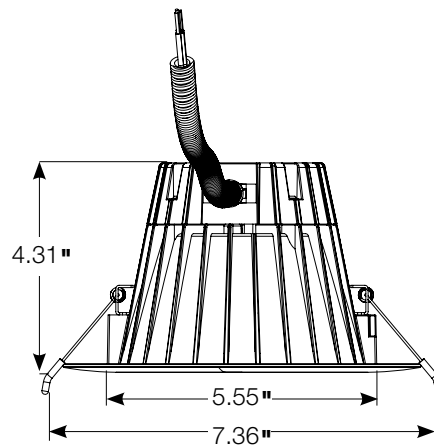

CONTRACTOR:	
PROJECT:	DATE:
PREPARED BY:	MODEL#: CH-6

**SERIES SPECIFICATIONS**

**CH-6**

Properly replace commercial-grade recessed downlights with the unbeatable longevity and energy efficiency of LED. The built-in spring clips hold onto drywall directly allowing the CH series to be installed without a frame, making installation faster and more cost effective.

**CONSTRUCTION**

**Housing Material:** Aluminum  
**Mounting Style:** Spring Clips

**LED Driver:** Electronic Driver  
**Lens Material:** Frosted Plastic

**Finish:** White

**LINE DRAWINGS**

**ELECTRICAL SPECIFICATIONS**