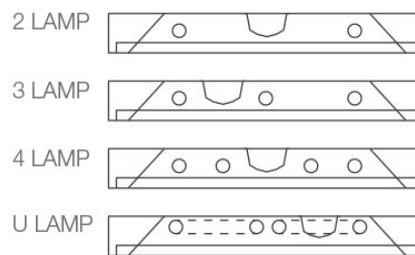

MODEL :		TYPE
PROJECT :		
PREPARED BY :	DATE :	

SPECIFICATIONS

CSM SERIES

The CSM series of surface mount troffers are designed for general illumination in commercial, industrial, hospital and retail lighting applications. The 3" housing design makes this fixture series a great fit for surface mount lighting applications.

LINE DRAWING

DIMENSIONS(2x2)	L	W	H
2 Lamp	24 "	23 3/4 "	3 "
3 Lamp	24 "	23 3/4 "	3 "
4 Lamp	24 "	23 3/4 "	3 "
U Lamp	24 "	23 3/4 "	3 "

CONSTRUCTION

DESCRIPTION

The CSM series of surface mount troffers are designed for general illumination in commercial, industrial, hospital and retail lighting applications. The 3" housing design makes this fixture series a great fit for surface mount lighting applications.