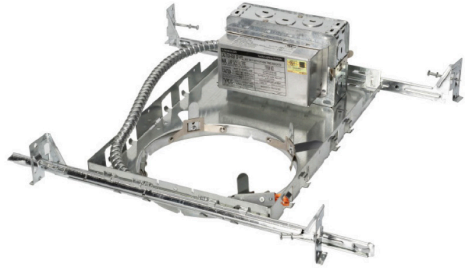

CONTRACTOR:	
PROJECT:	DATE:
PREPARED BY:	MODEL#: TLD4NW21-UNV

SERIES SPECIFICATIONS