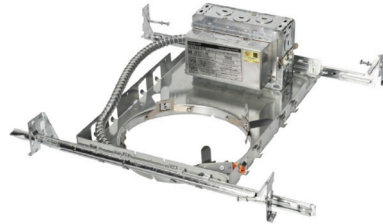

CONTRACTOR:	
PROJECT:	DATE:
PREPARED BY:	MODEL#: TLD6TR48

**SERIES SPECIFICATIONS**

**TLD6 SERIES**

**6" 48W Dimmable LED Trim**

The TLD6 series are high grade LED high lumen down lights with a deep cone reflector that is designed for commercial lighting. These 6-inch, LED down lights are loaded with innovative features and options.

**CONSTRUCTION**

<b>Material</b> Aluminum	<b>Color Temp.</b> 3000K/3500K/4000K	<b>Lumens</b> 3500	<b>Warranty</b> Guaranteed for five years from the purchase date of the product, against mechanical defects in manufacturing
<b>Flange</b> Self-flanged	<b>CRI</b> 90	<b>Dimming Type</b> 0-10V	
<b>Heat Sink</b> Diecast aluminum	<b>Efficiency</b> 76 lm/W	<b>Operating Temp.</b> -30°C ~ 40°C	
<b>Finish</b> Haze	<b>Dimming Range</b> 10-100%	<b>Listing</b> UL Listed	
<b>Input Wattage</b> 48W	<b>Frequency</b> 50/60Hz	<b>Location Rating</b> Suitable for wet locations	

**LINE DRAWING**

APPLICATION AND PERFORMANCE SPECIFICATION IS SUBJECT TO CHANGE WITHOUT NOTIFICATION

CONTRACTOR:	
PROJECT:	DATE:
PREPARED BY:	MODEL#: TLD6TR48

**ORDERING INFO**

EXAMPLE: TLD6TR4830K-HZ

SERIES	WATTAGE*	COLOR TEMPERATURE	OPTIONS
TLD6TR	[ 48 ] : 48 Watts	[ 30K ] : 3000K	[ -HZ ] : Haze
		[ 35K ] : 3500K	
		[ 40K ] : 4000K	

\*Housing and Trim wattages must match. Not for installation in coastal environments.

**HOUSING OPTIONS**

**TLD6NW48-UNV**  
6" 48W DIMMABLE LED NEW WORK HOUSING

**TLD6NW48-UNV-EM**  
6" 48W DIMMABLE LED EMERGENCY NEW WORK HOUSING