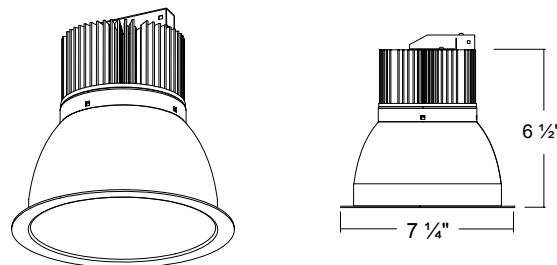

LINE DRAWING

APPLICATION AND PERFORMANCE SPECIFICATION IS SUBJECT TO CHANGE WITHOUT NOTIFICATION