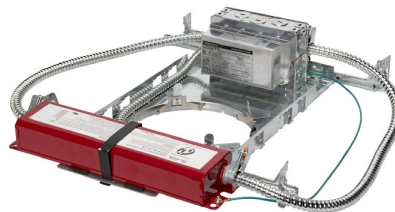

TLD6NW48-UNV-EM
6" 48W DIMMABLE LED EMERGENCY NEW WORK HOUSING

TLD6RM48-UNV
6" 48W DIMMABLE LED REMODEL HOUSING