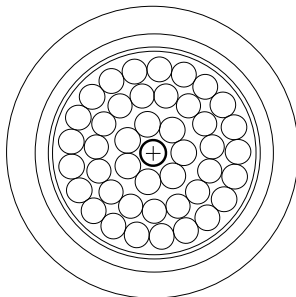

LINE DRAWINGS