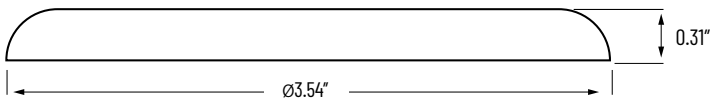

LINE DRAWINGS