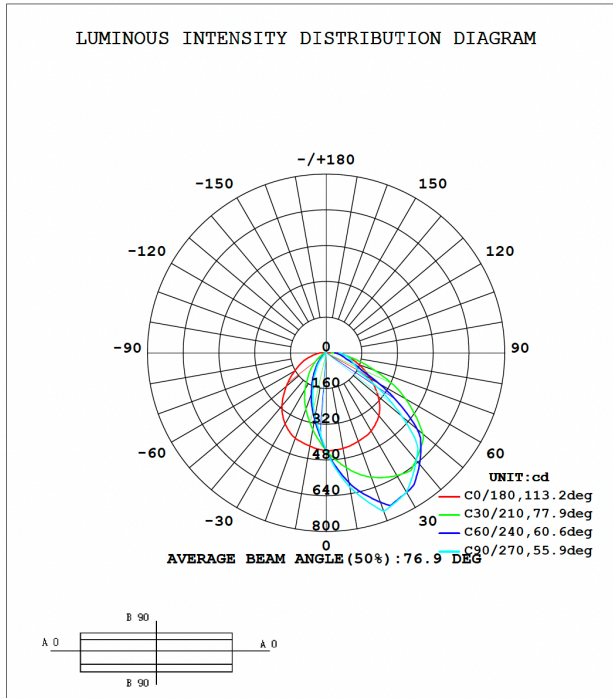

PHOTOMETRICS

APPLICATION AND PERFORMANCE SPECIFICATION IS SUBJECT TO CHANGE WITHOUT NOTIFICATION

CONTRACTOR:	
PROJECT:	DATE:
PREPARED BY:	MODEL#:

PHOTOMETRICS

ESRD AC mode at 5000K

ESRD EM mode at 5000K

APPLICATION AND PERFORMANCE SPECIFICATION IS SUBJECT TO CHANGE WITHOUT NOTIFICATION