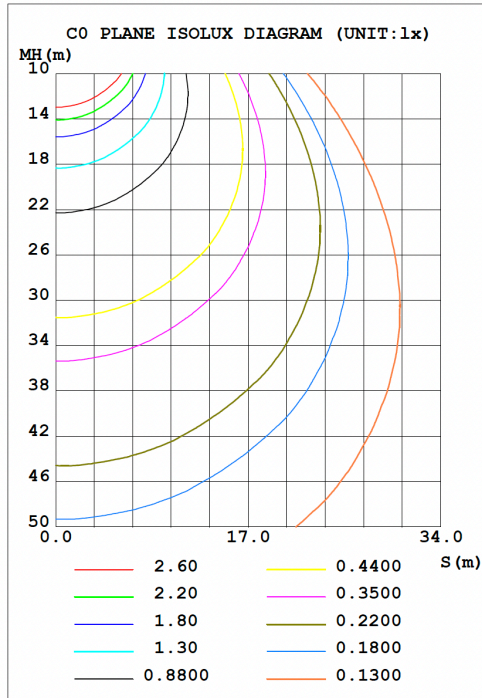

PHOTOMETRICS

APPLICATION AND PERFORMANCE SPECIFICATION IS SUBJECT TO CHANGE WITHOUT NOTIFICATION

CONTRACTOR:	
PROJECT:	DATE:
PREPARED BY:	MODEL#:

PHOTOMETRICS

ESRD AC mode at 5000K

ESRD EM mode at 5000K

APPLICATION AND PERFORMANCE SPECIFICATION IS SUBJECT TO CHANGE WITHOUT NOTIFICATION