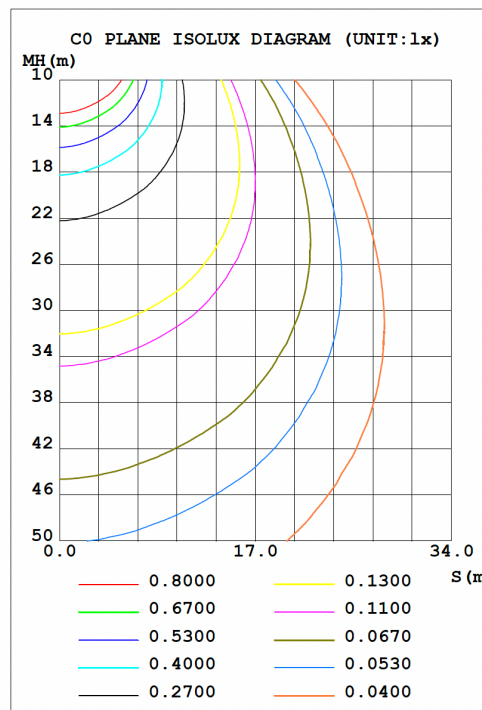

PHOTOMETRICS

APPLICATION AND PERFORMANCE SPECIFICATION IS SUBJECT TO CHANGE WITHOUT NOTIFICATION

CONTRACTOR:	
PROJECT:	DATE:
PREPARED BY:	MODEL#:

PHOTOMETRICS

ESRD AC mode at 5000K

ESRD EM mode at 5000K

APPLICATION AND PERFORMANCE SPECIFICATION IS SUBJECT TO CHANGE WITHOUT NOTIFICATION