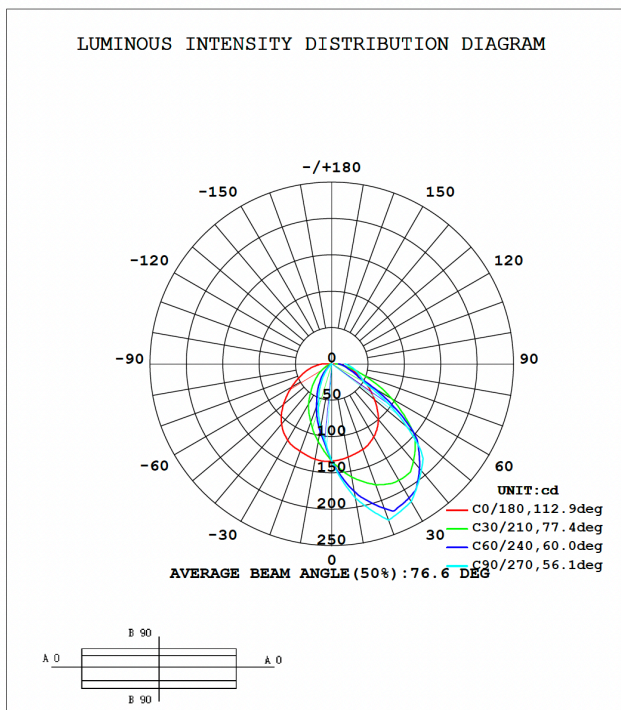

PHOTOMETRICS

APPLICATION AND PERFORMANCE SPECIFICATION IS SUBJECT TO CHANGE WITHOUT NOTIFICATION

CONTRACTOR:	
PROJECT:	DATE:
PREPARED BY:	MODEL#:

PHOTOMETRICS

ESRD AC mode at 5000K

ESRD EM mode at 5000K

APPLICATION AND PERFORMANCE SPECIFICATION IS SUBJECT TO CHANGE WITHOUT NOTIFICATION