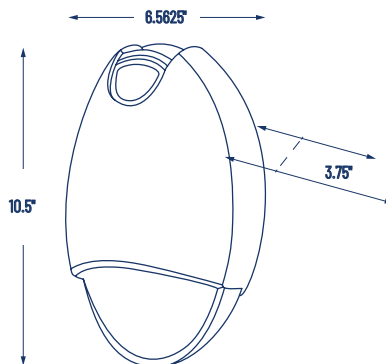

Finish
Durable powder coat

Charger
Fully automatic solid-state, two rate charger initiates battery charging to recharge a discharged battery in 24 hours

Normal Weather Operation
Can be used as a normally-on or normally-off light as well as on a switched circuit

Operating Temperature
-30° - 50°C

Mounting
Wall mount with back power lead or conduit power lead

Warranty
5-year limited warranty.

IMPORTANT: In order to maintain proper operation and warranty coverage for units with Emergency back up, the battery must be recharged once per year prior to installation.

Listings
UL Listed to US and Canadian safety standards. Wet and Cold Location Listed.

NOTE: Actual performance may differ as a result of end-user environment and application. All values are design or typical values, measured under laboratory conditions at 25 °C. Specifications subject to change without notice.

ELECTRICAL SPECIFICATIONS

Battery Type
6.4V 1500MAH LiFePO4 battery

Operating Voltage
120-277V

Wattage
Standby 11W, Max 15W when charging the battery.

Photocell
Integrated photocell with ON/OFF switch

Color Temperature
3K/4K/5K

Emergency Illumination
Minimum 90 minutes

Lumens
1250lm AC mode, 400lm emergency mode

LPW
114Lm/W

CRI
>80

Self-Diagnostic
Self-diagnostic test feature continually diagnoses units performance and tests system to ensure reliable operation and to meet electrical and life safety codes.

LINE DRAWINGS

APPLICATION AND PERFORMANCE SPECIFICATION IS SUBJECT TO CHANGE WITHOUT NOTIFICATION