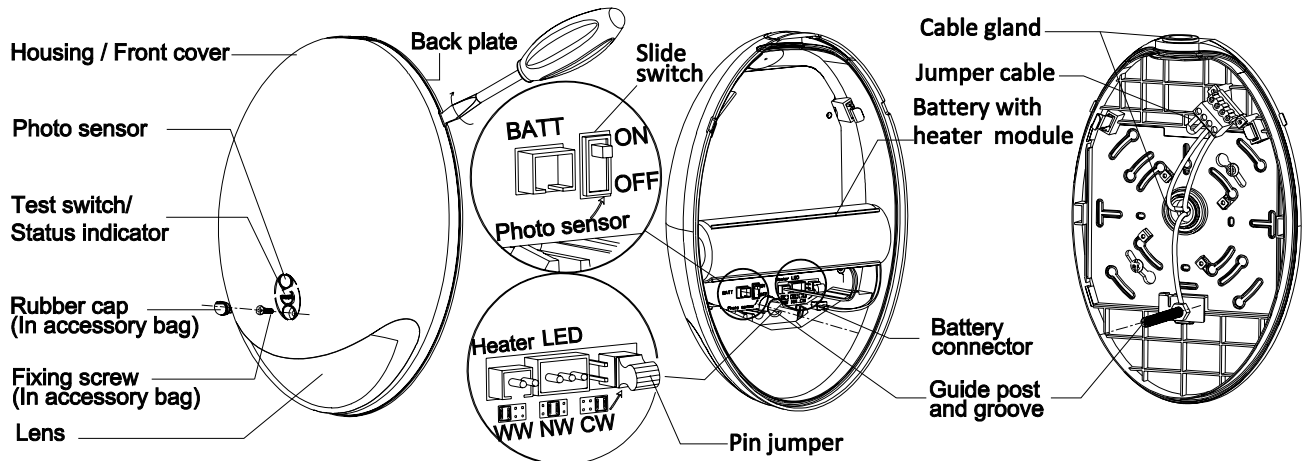

CONTRACTOR:	
PROJECT:	DATE:
PREPARED BY:	MODEL#:

ORDERING INFORMATION

EXAMPLE: ESRD-BREM-3CS

SERIES	HOUSING COLOR	OPERATION	OPTIONS
ESRD	[-BR] : Bronze	[EM] : Emergency Backup	[-3CS] : Color Selectable

PHOTOMETRICS

APPLICATION AND PERFORMANCE SPECIFICATION IS SUBJECT TO CHANGE WITHOUT NOTIFICATION