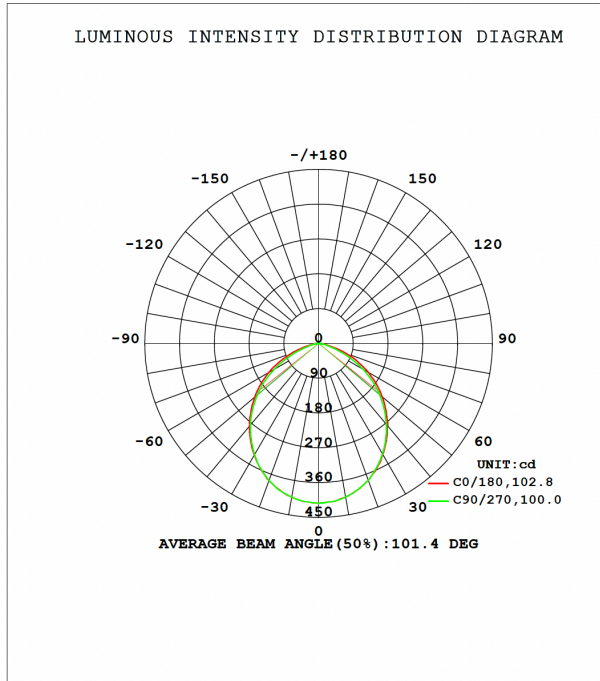

RF6B-TR-BK
0687-9060
6" BAF TRIM FOR
RF6B - BLACK

CONTRACTOR:	
PROJECT:	DATE:
PREPARED BY:	MODEL#:

PHOTOMETRICS

RF4W-5CS-WH @3000K