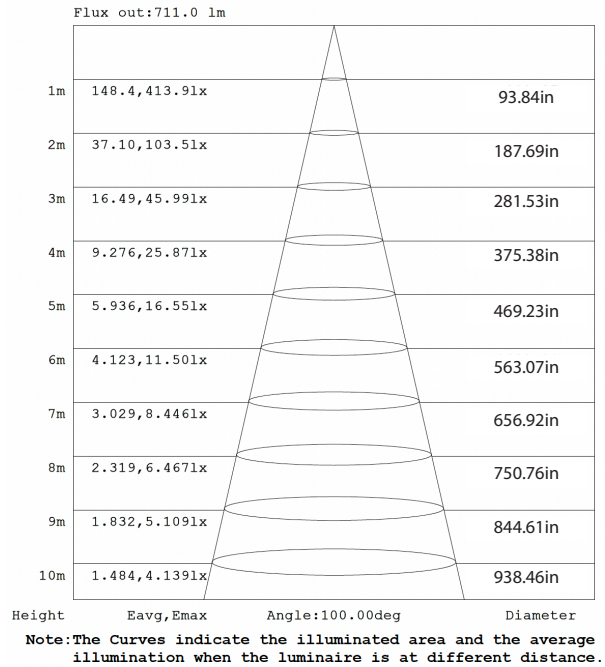

RF6B-TR-MO
0687-9057
6" BAF TRIM FOR
RF6B - MOCHA

CLY4-TR-BK-ECO
0687-9042
4" WFR TRIM FOR
CLY4-ECO/RF4W - BLACK

CLY4-TR-MO-ECO
0687-9039
4" WFR TRIM FOR
CLY4-ECO/RF4W - MOCHA

CONTRACTOR:	
PROJECT:	DATE:
PREPARED BY:	MODEL#:

PHOTOMETRICS

RF4W-5CS-WH @3000K