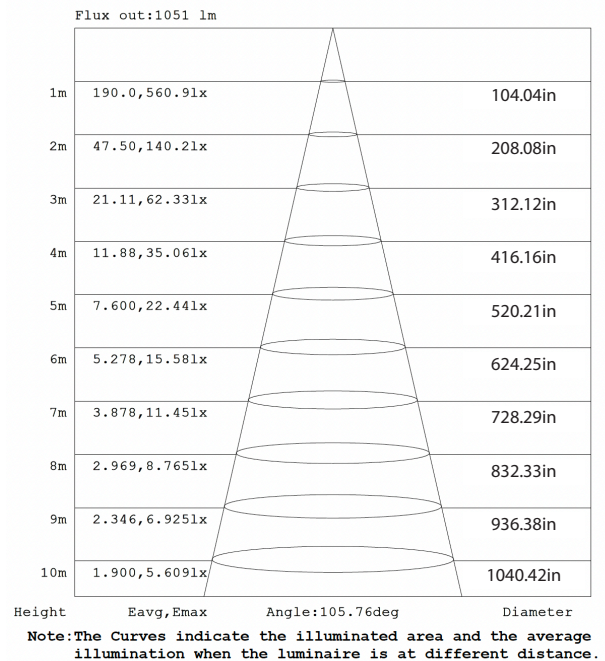

RF6W-5CS-WH @3000K