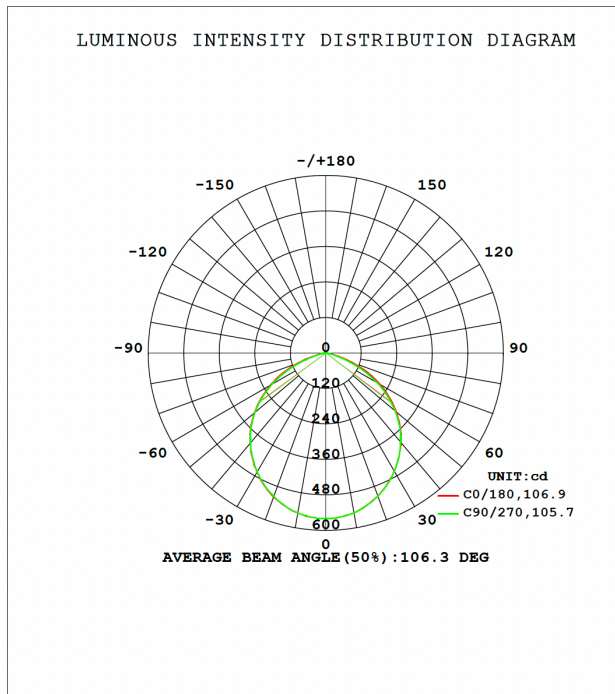

RF6W-5CS-WH @3000K