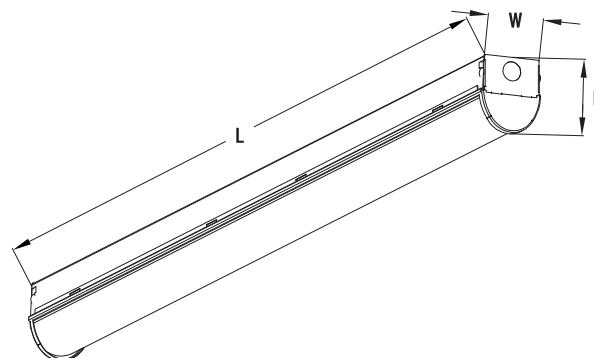

LINE DRAWING

DIMENSION	L	W	H
2FT	24"	2.5"	3.38"
4FT	48"	2.5"	3.38"
8FT	96"	2.5"	3.38"

CONTRACTOR:	
PROJECT:	DATE:
PREPARED BY:	MODEL#:

ORDERING INFORMATION

Example: SLNLED4-WSD-0-3CS

SERIES	SIZE	WATTAGE	VOLTAGE	LENS	COLOR TEMP	OPTIONS	FINISH
SLNLED	[2] : 2 [4] : 4* [8] : 8*	[WS]: Wattage Selectable	[0] : 120-277VAC	[0] : Opaque Lens	[-3CS] : 3500/4000/5000K Color Select	[BLANK] : No Option [OSI] : Internal Occupancy PIR Sensor (On/Off) [EM] : 10% Emergency back-up	[BLANK] : White