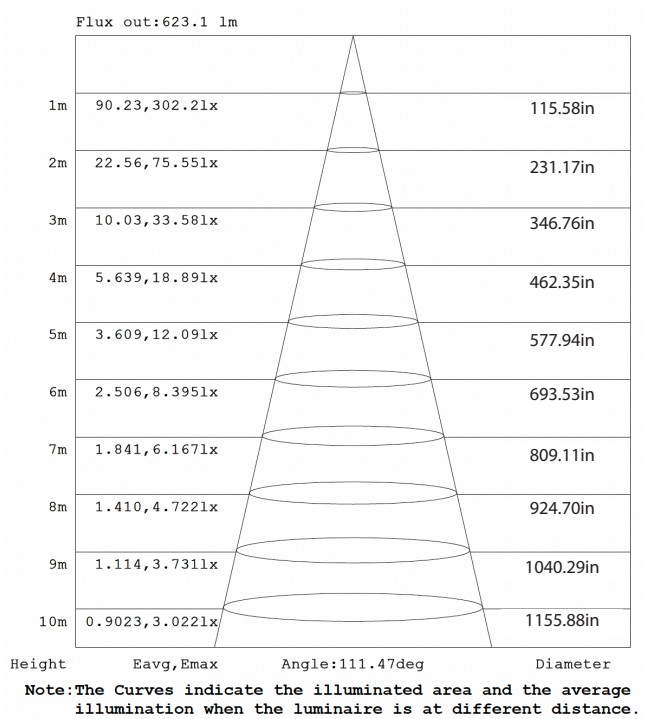

CONTRACTOR:	
PROJECT:	DATE:
PREPARED BY:	MODEL#:

PHOTOMETRICS

CLY4SQ @3000K