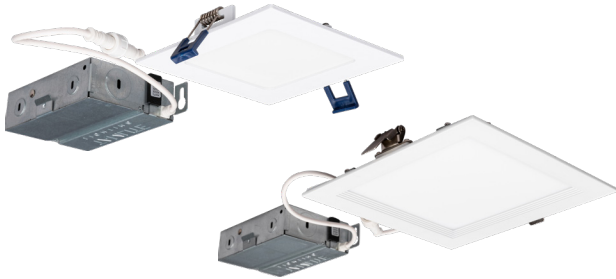

CONTRACTOR:	
PROJECT:	DATE:
PREPARED BY:	MODEL#:

DESCRIPTION

CLYSQ-5CS Series

The CLYSQ-5CS Series IC rated recessed LED square wafer light features a remote driver allowing the fixture to minimize vertical height without the need for additional housings.

FEATURES AND SPECIFICATIONS

Construction

Remote mounted steel driver box and Aluminum housing for the LED array.

Optics

Opaque Acrylic Lens provides diffusion while sacrificing minimal lumen output

Dimming

10-100% Triac Dimming
120V Dimming Only

Input Voltage

120-277 VAC

Installation

Spring loaded clips on the LED array allow for quick installation. Mounting Holes on the remote mounted driver allow for the unit to be secured to joists.