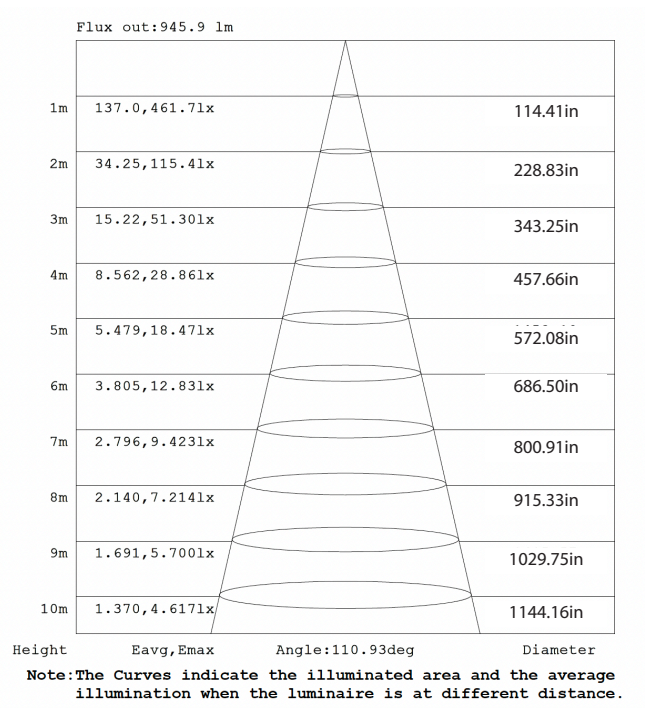

CLY6SQ @3000K