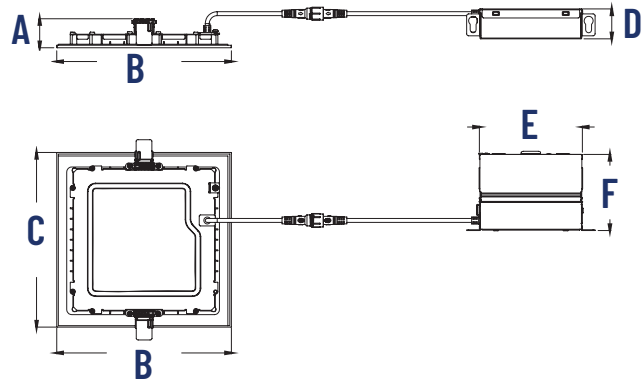

LINE DRAWING

LED PANEL LIGHT SQUARE

	CLY4SQ	CLY4SQB	CLY6SQ	CLY6SQB
WAFER DIMENSIONS				
A	0.84"	1.125"	0.768"	1.125"
B		4.75"		6.75"
C		4.75"		6.75"
DRIVER DIMENSIONS				
D		1.17"		3.187"
E		4.125"		4.06"
F		3"		
CEILING OPENING	4-1/4" x 4-1/4"	6-1/4" x 6-1/4"	4-1/4" x 4-1/4"	6-1/4" x 6-1/4"