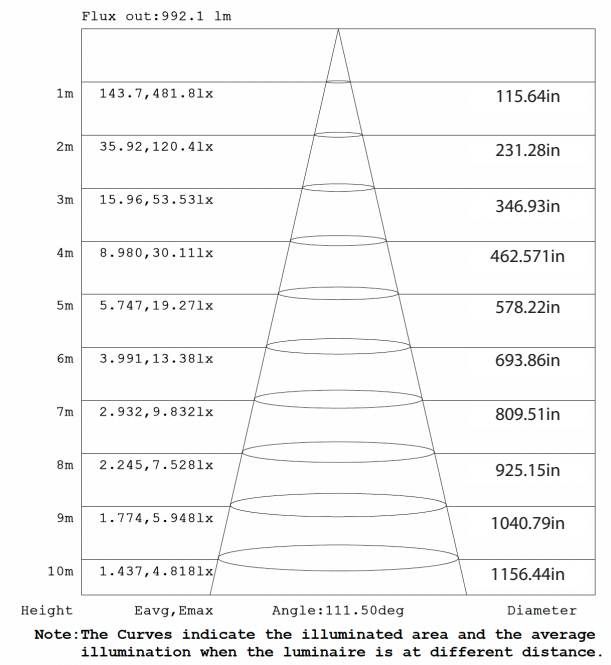

CLY6SQB @3000K