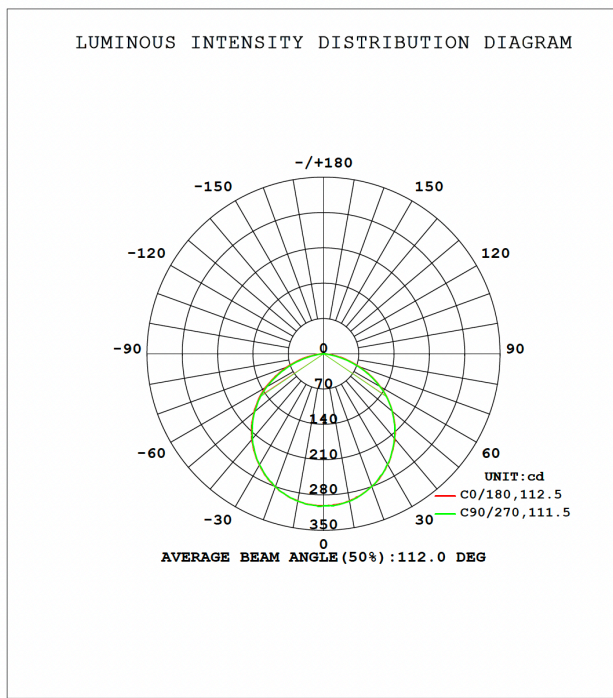

CONTRACTOR:	
PROJECT:	DATE:
PREPARED BY:	MODEL#:

PHOTOMETRICS

CLY4SQ @3000K