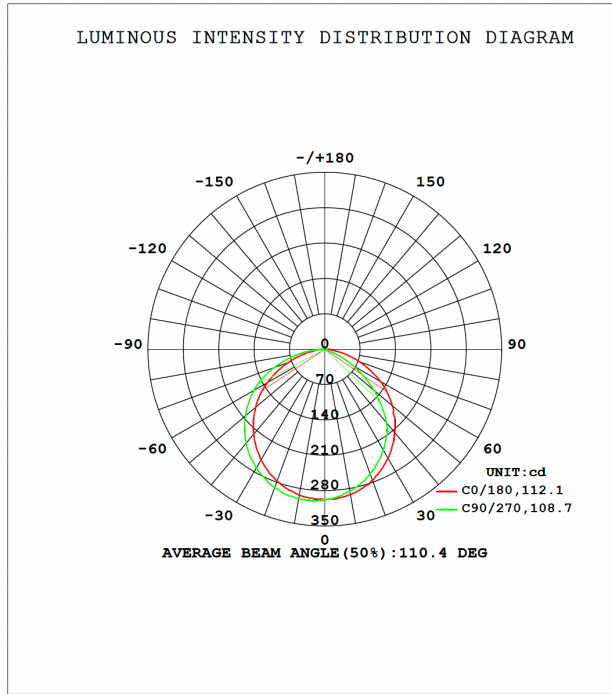

CONTRACTOR:	
PROJECT:	DATE:
PREPARED BY:	MODEL#:

PHOTOMETRICS

CLY4SQB @3000K