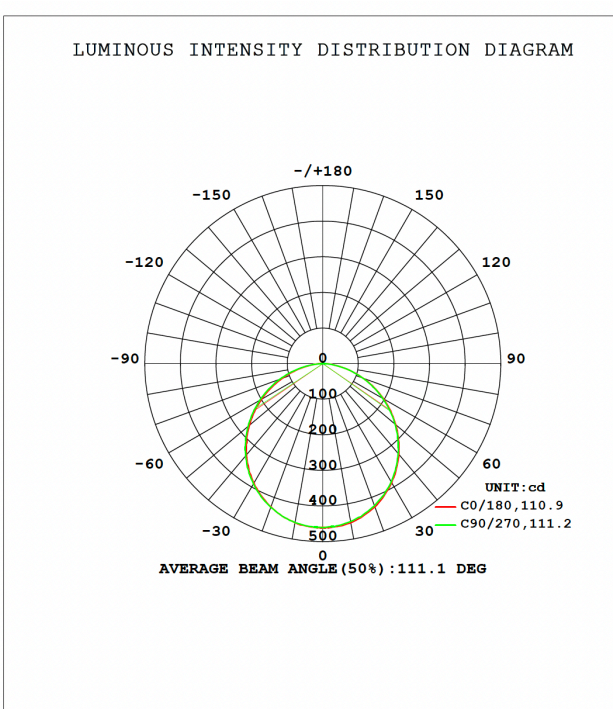

CLY6SQ @3000K