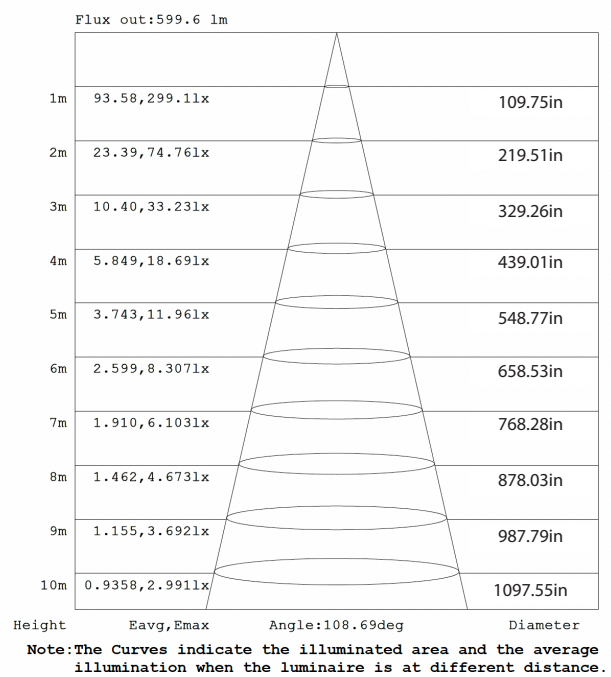

CONTRACTOR:	
PROJECT:	DATE:
PREPARED BY:	MODEL#:

PHOTOMETRICS

CLY4SQB @3000K