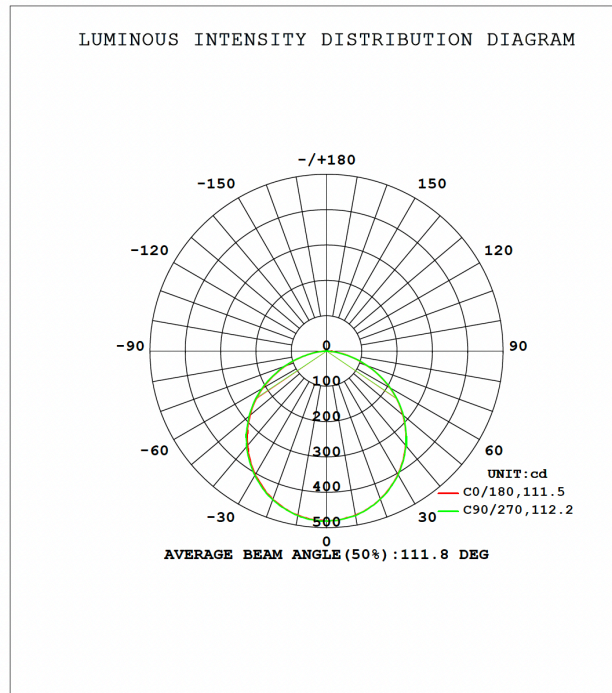

CLY6SQB @3000K