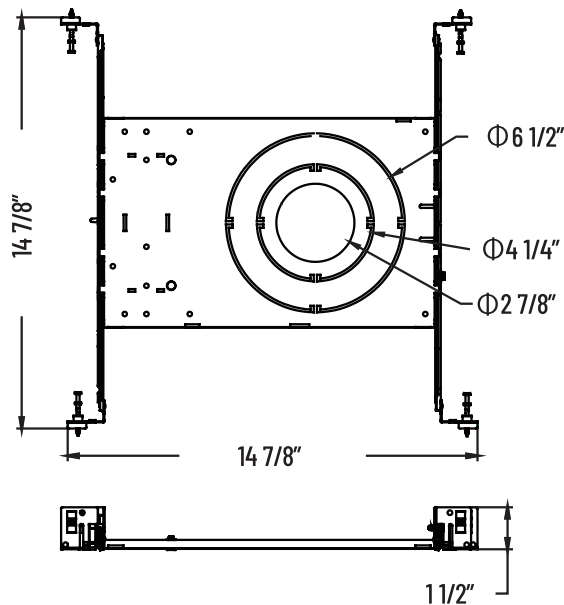

CONTRACTOR:	
PROJECT:	DATE:
PREPARED BY:	MODEL#: ROUGH-HB

DESCRIPTION

ROUGH SERIES

This All-In-One hanger bracket allows for easy installation of slim recessed downlights, now with the added advantage of mounting the driver directly to the bracket. Allows for use with 3", 4" and 6" slim disks using the appropriate knockout size on the hanger bracket.

PHYSICAL SPECIFICATIONS

Material

Galvanized Steel

Material Thickness

0.19

Mounting

Fits up to 24" spaced studs. Comes with double headed nails w/swivel and holding screws.

Warranty

Guaranteed for 1 year from the purchase date of the product, against mechanical defects in manufacturing.

LINE DRAWING

ORDERING INFORMATION

Example: ROUGH-HB

SERIES	SIZE
ROUGH-HB	All-in-one 3", 4", 6" knockouts