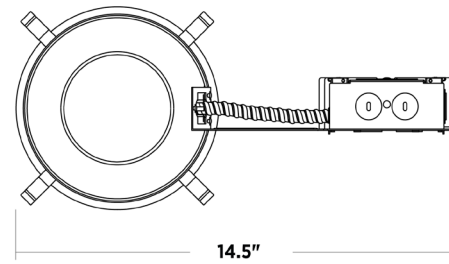

Max lamp wattage: 75W Incandescent

7 1/2" height allows use in 2" x 8" construction

Knockouts
(6) 1/2" , (1) 3/4"

Pryouts
(4) Romex pryout with strain relief

Housing
Adjusts to accommodate various ceiling thicknesses

Socket
Medium base porcelain socket on adjustable mounting bracket for proper lamp positioning

LAMP SPECIFICATIONS

Base Type: E26 Base

ELECTRICAL SPECIFICATIONS

Rated Input Voltage: 120VAC

CERTIFICATIONS

Code Compliance: UL , cULus Listed for Feed Through , cULus Listed for Damp Location

ENVIRONMENTAL SPECIFICATIONS

UL Location Rating: Damp Location

PHYSICAL SPECIFICATIONS

Housing Material: Galvanized Steel
Maximum Overall Diameter: 13.25in.
Maximum Overall Length: 13.25in.

Weight: 2.35lbs