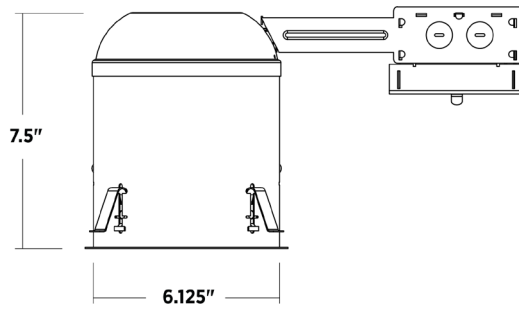

Max lamp wattage: 75W Incandescent

7 1/2" height allows use in 2" x 8" construction

Knockouts
(6) 1/2" , (1) 3/4"

Pryouts
(4) Romex pryout with strain relief

Housing
Adjusts to accommodate various ceiling thicknesses

ENVIRONMENTAL SPECIFICATIONS

UL Location Rating: Damp Location

PHYSICAL SPECIFICATIONS

Housing Material: Galvanized Steel
Maximum Overall Diameter: 13.25in.
Maximum Overall Length: 13.25in.

Weight: 2.35lbs