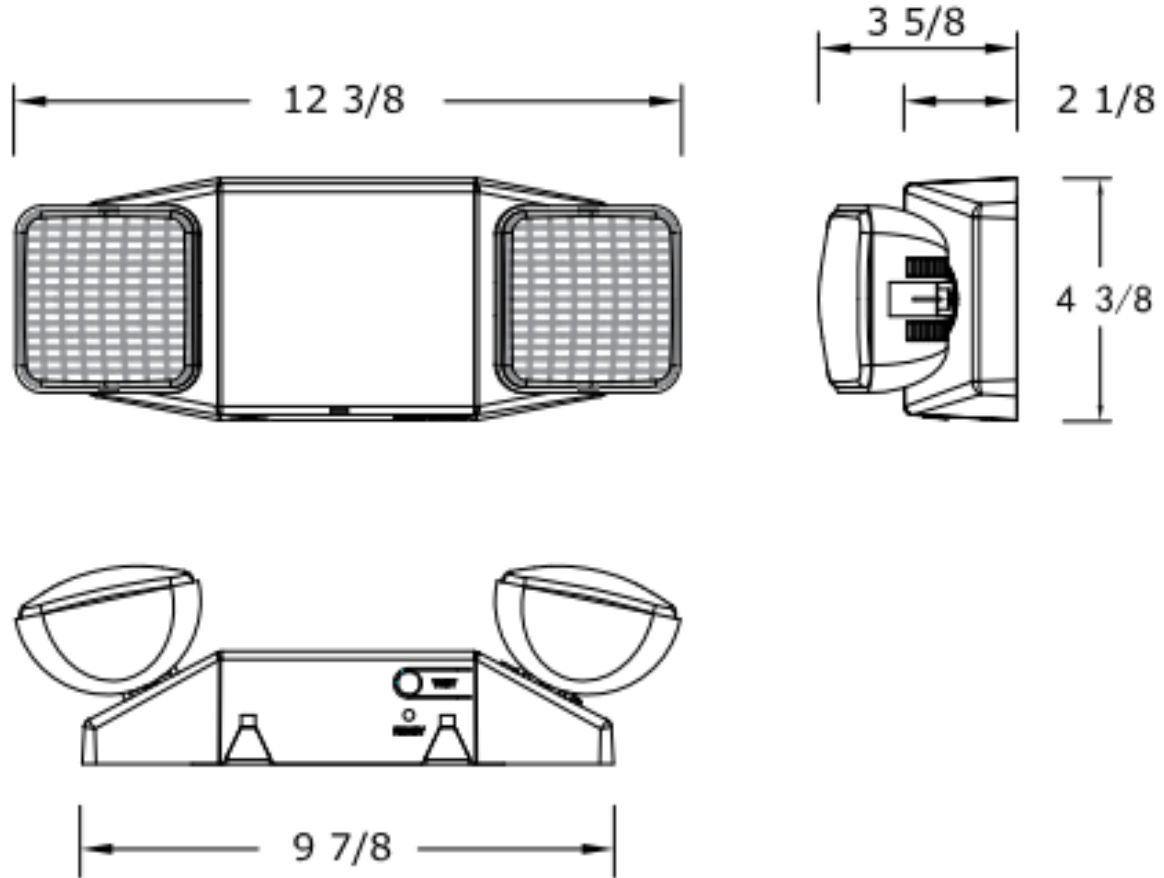

PROJECT:	
LOCATION:	
MODEL#:	TYPE:
CLIENT:	QTY:
PREPARED BY:	DATE:

PHYSICAL SPECIFICATIONS

Finish Color: White
Housing Material: Thermoplastic
Installation Method: Surface mounting

Lens Material: Polycarbonate

WARRANTY INFORMATION

Warranty: 5 Years