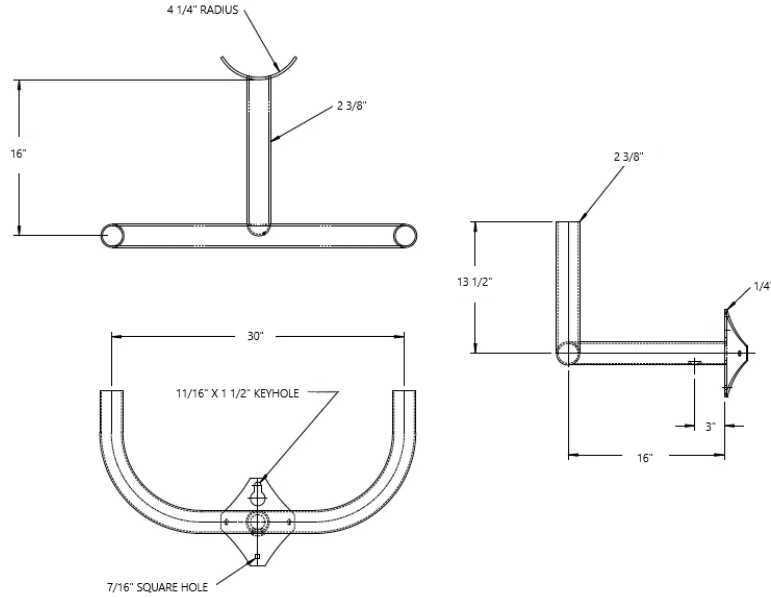

PROJECT:	
LOCATION:	
MODEL#:	TYPE:
CLIENT:	QTY:
PREPARED BY:	DATE:

TCOWPR2BZ

SERIES SPECIFICATIONS

The TCOWPR2BZ 2-Light Wood Pole Bracket is a durable bracket designed for outdoor use with slip fitter mount area lights and flood lights. Its bullhorn-style design supports two lights for wide, even illumination, making it ideal for commercial applications such as parking lots, outdoor storage yards and other areas requiring wood pole mount lighting.

Weight: 27lbs

PROJECT:	
LOCATION:	
MODEL#:	TYPE:
CLIENT:	QTY:
PREPARED BY:	DATE:

WARRANTY INFORMATION

Warranty: 1 Year

NOTES

- Mount type: wood pole
- Number of tenons: 2 inline
- Tenon size: 2 3/8"

SHIPPING SPECIFICATIONS