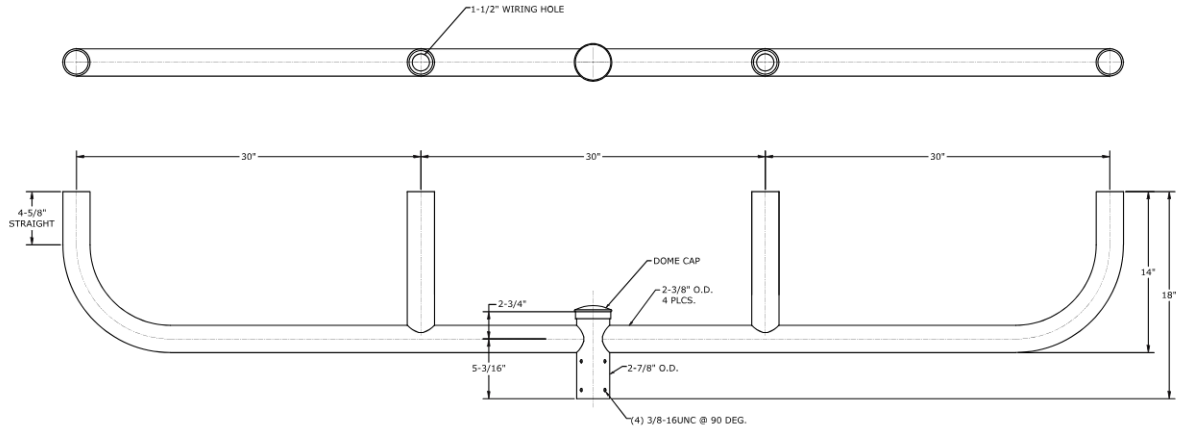

PROJECT:	
LOCATION:	
MODEL#:	TYPE:
CLIENT:	QTY:
PREPARED BY:	DATE:

TCOBR4BZ

SERIES SPECIFICATIONS

The TCOBR4BZ 4-Light Inline Bullhorn is a durable steel pole-top bracket designed for outdoor use with slip fitter mount area lights and flood lights. Its bullhorn-style design supports four lights for wide, even illumination, making it ideal for commercial applications such as parking lots, outdoor storage yards and other areas requiring pole mount lighting.

Weight: 44lbs

PROJECT:	
LOCATION:	
MODEL#:	TYPE:
CLIENT:	QTY:
PREPARED BY:	DATE:

WARRANTY INFORMATION

Warranty: 1 Year

NOTES

- Mount type: 2 3/8" pole
- Number of tenons: 4 inline
- Tenon size: 2 3/8"

SHIPPING SPECIFICATIONS