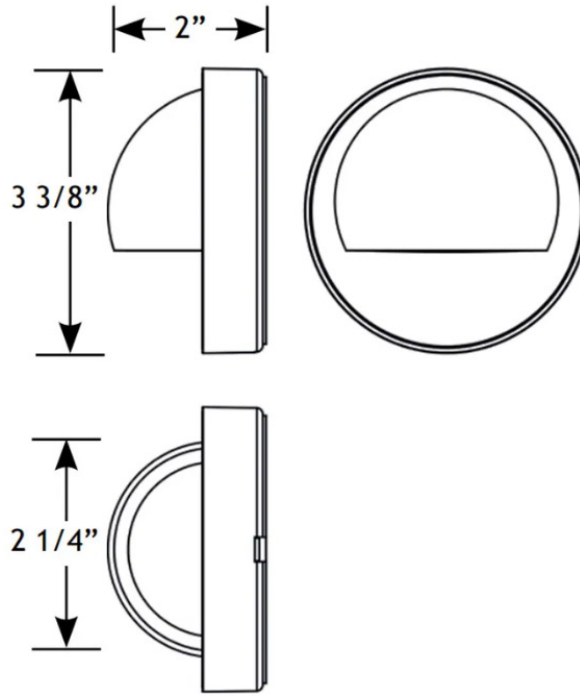

WARRANTY INFORMATION

Warranty: 5 Years

NOTES

Surface mount

Must use silicone sealant. No back plate gasket.

G4 12V lamp not included