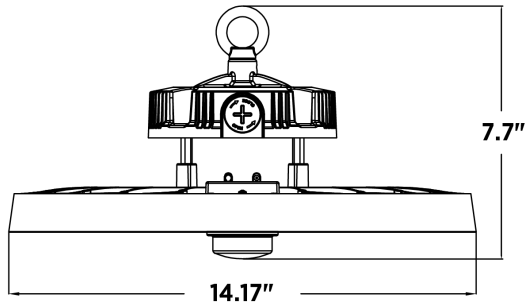

C. UFO SO with O-Ring and Sensor Installed