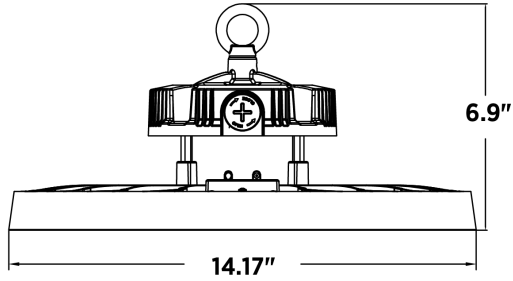

PROJECT:	
LOCATION:	
MODEL#:	TYPE:
CLIENT:	QTY:
PREPARED BY:	DATE:

A. UFO SO with O-Ring