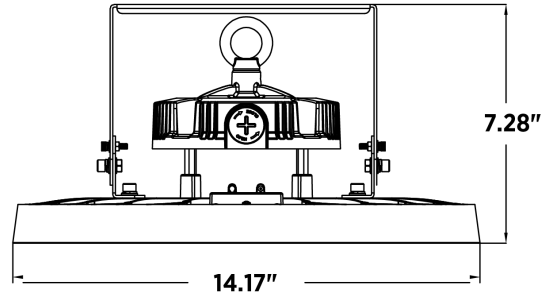

B. UFO SO with O-Ring and Yoke Mount