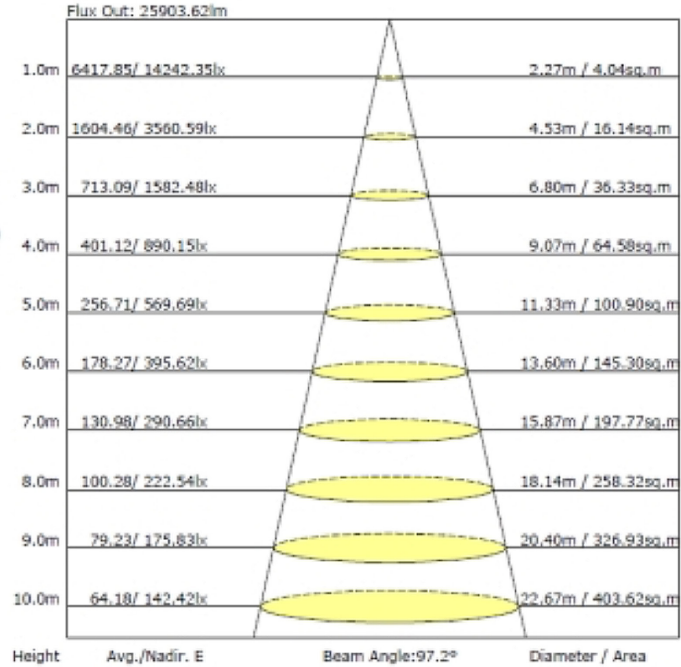

LUMINAIRE SPECIFICATIONS

Efficacy: 157lm/W

Lumen Output: 35800lm

PROJECT:	
LOCATION:	
MODEL#:	TYPE:
CLIENT:	QTY:
PREPARED BY:	DATE:

UFO-240WS-3CS-S0

Luminous Intensity Distribution Curve

The Average Illuminance Effective Figure

LAMP SPECIFICATIONS

Average Life: 50,000hr
Initial Lumen Output: 32500lm
Lamp Beam Angle: 60 ° / 80 ° / 100 °

Lamp Type: LED High Bay
Mean Lumen Output: 33000lm

LIGHT SOURCE SPECIFICATIONS

CRI: 80
Nominal CCT: 3500K/4000K/5000K