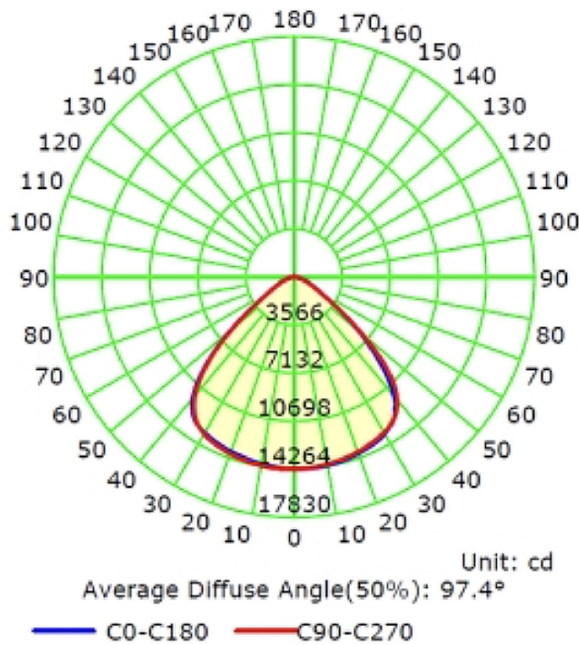

LUMINAIRE SPECIFICATIONS

Efficacy: 157lm/W

Lumen Output: 35800lm

PROJECT:	
LOCATION:	
MODEL#:	TYPE:
CLIENT:	QTY:
PREPARED BY:	DATE:

UFO-240WS-3CS-S0

Luminous Intensity Distribution Curve

The Average Illuminance Effective Figure

LAMP SPECIFICATIONS

Average Life: 50,000hr
Initial Lumen Output: 32500lm
Lamp Beam Angle: 60 ° / 80 ° / 100 °

Lamp Type: LED High Bay
Mean Lumen Output: 33000lm

LIGHT SOURCE SPECIFICATIONS

CRI: 80
Nominal CCT: 3500K/4000K/5000K