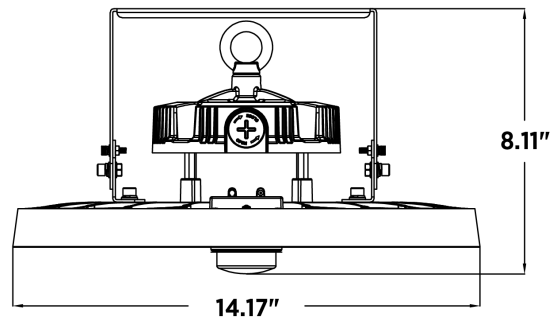

D. UFO SO with O-Ring, Yoke Mount, and Sensor Installed

WARRANTY INFORMATION

Warranty: 5 Years