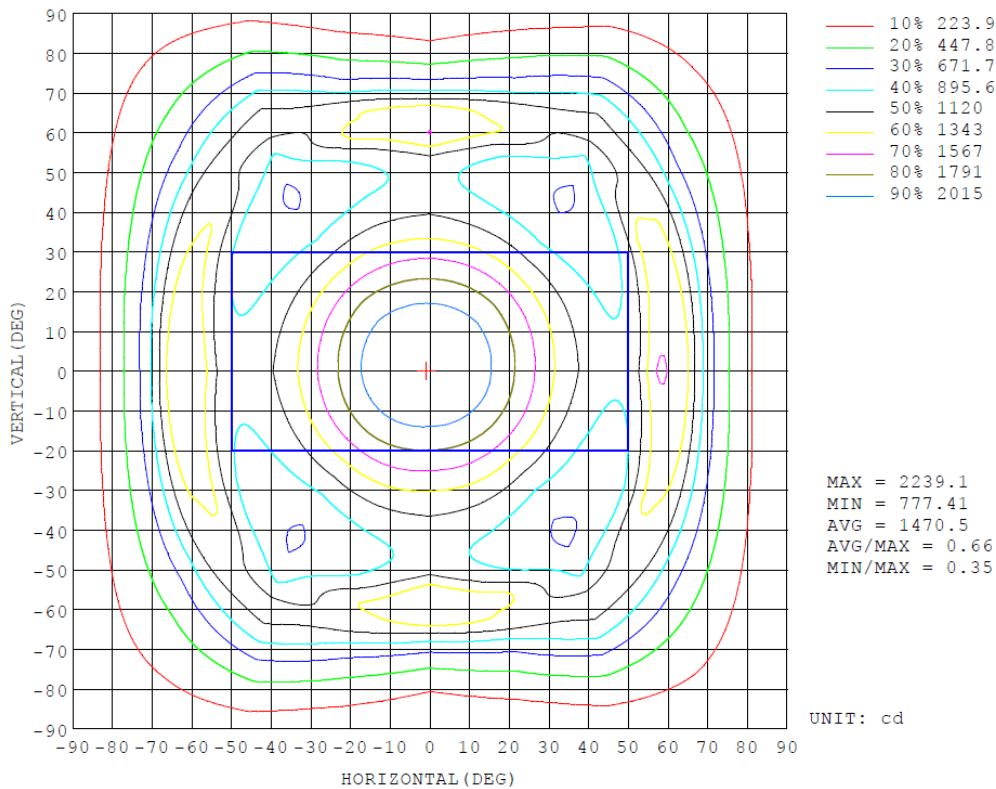

PROJECT:	
LOCATION:	
MODEL#:	TYPE:
CLIENT:	QTY:
PREPARED BY:	DATE:

CNPY-40WS-3CS-BZ

SERIES SPECIFICATIONS

The Tamlite Lighting CNPY LED Canopy Light is a top choice for efficient, high-quality outdoor illumination. With its durable aluminum construction and stylish bronze finish, this fixture is perfect for enhancing visibility in parking garages, industrial settings, and covered walkways.

LUMINAIRE SPECIFICATIONS

Efficacy: 145lm/W
Lumen Output: 3480/4640/5800lm
Luminaire Beam Angle: 120°

Luminaire Type: Canopy

PROJECT:	
LOCATION:	
MODEL#:	TYPE:
CLIENT:	QTY:
PREPARED BY:	DATE:

LIGHT SOURCE SPECIFICATIONS

SHIPPING SPECIFICATIONS

Case

Height: 4.72 in.
Length: 10.23 in.
QTY: 1

Weight: 3.75lbs
Width: 9.84 in.

Master Case

Height: 10.24 in.
Length: 20.47 in.
QTY: 4

Weight: 18.25lbs
Width: 11.02 in.