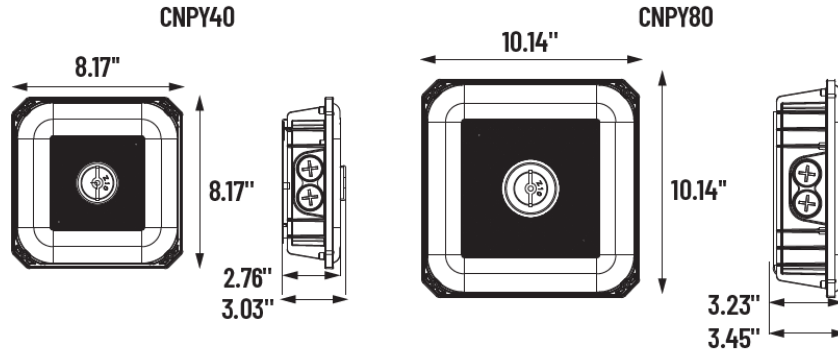

PROJECT:	
LOCATION:	
MODEL#:	TYPE:
CLIENT:	QTY:
PREPARED BY:	DATE:

WARRANTY INFORMATION

Warranty: 5 Years

NOTES

Z10 sensor receptacle