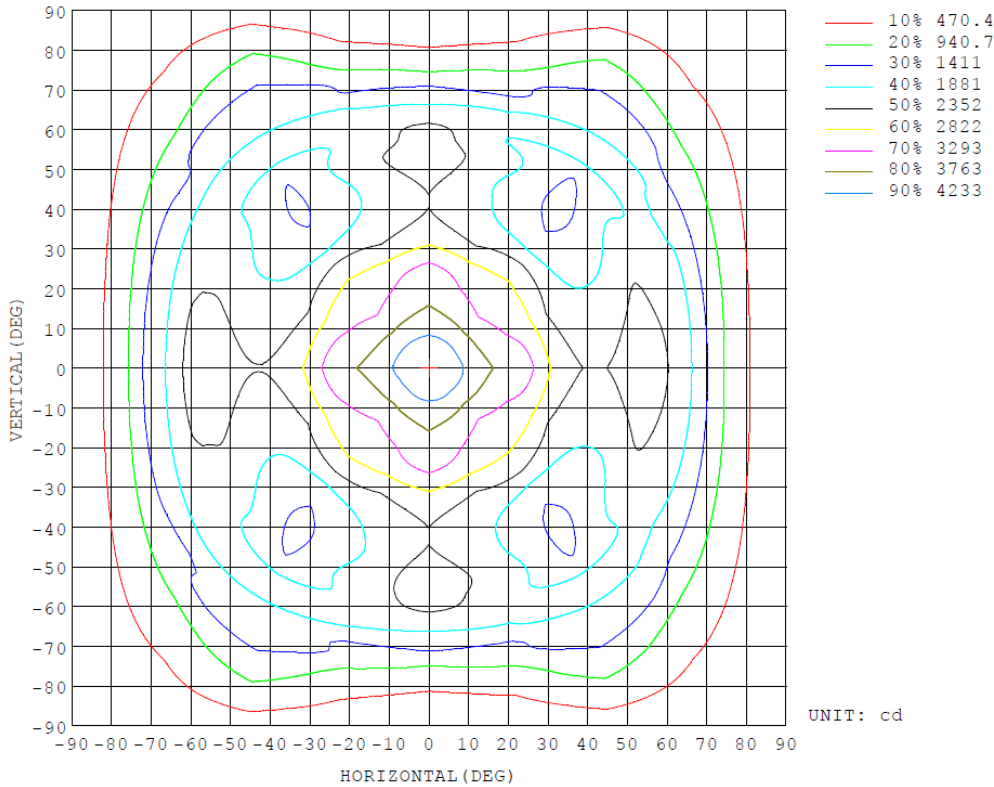

### LUMINAIRE SPECIFICATIONS

**Efficacy:** 145lm/W  
**Lumen Output:** 6960/9280/11600lm  
**Luminaire Beam Angle:** 120°

**Luminaire Type:** Canopy

PROJECT:	
LOCATION:	
MODEL#:	TYPE:
CLIENT:	QTY:
PREPARED BY:	DATE: