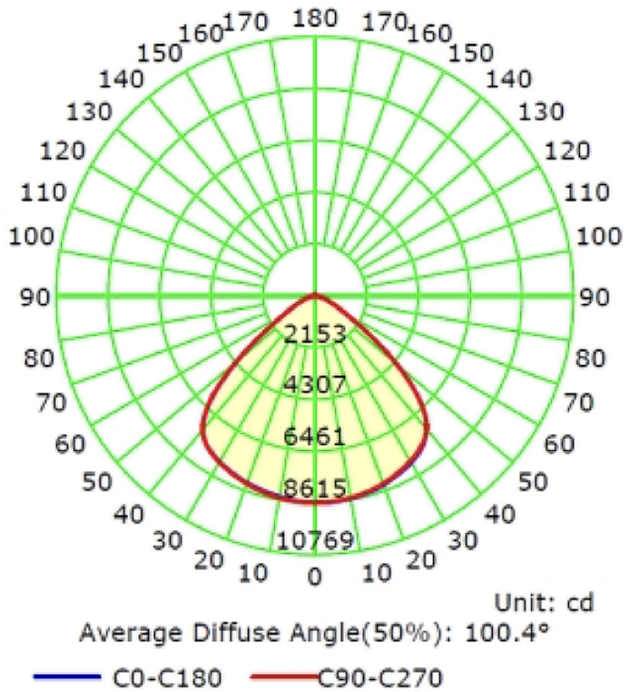

LUMINAIRE SPECIFICATIONS

Efficacy: 155lm/W

Lumen Output: 22300lm

PROJECT:	
LOCATION:	
MODEL#:	TYPE:
CLIENT:	QTY:
PREPARED BY:	DATE:

UFO-150WS-3CS-S0

Luminous Intensity Distribution Curve

The Average Illuminance Effective Figure

Flux Out: 16506.11lm

Height	Avg./Nadir, E	Beam Angle: 100.3°	Diameter / Area
1.0m	3654.17/ 8604.91lx		2.40m / 4.52sq.m
2.0m	913.54/ 2151.23lx		4.80m / 18.07sq.m
3.0m	406.02/ 956.10lx		7.19m / 40.65sq.m
4.0m	228.39/ 537.81lx		9.59m / 72.27sq.m
5.0m	146.17/ 344.20lx		11.99m / 112.93sq.m
6.0m	101.50/ 239.03lx		14.39m / 162.61sq.m
7.0m	74.57/ 175.61lx		16.79m / 221.34sq.m
8.0m	57.10/ 134.45lx		19.19m / 289.09sq.m
9.0m	45.11/ 106.23lx		21.58m / 365.88sq.m
10.0m	36.54/ 86.05lx		23.98m / 451.71sq.m

LAMP SPECIFICATIONS

Initial Lumen Output: 20100lm
Lamp Beam Angle: 60° / 80° / 100°

Lamp Type: LED

LIGHT SOURCE SPECIFICATIONS

CRI: 80
Nominal CCT: 3500K/4000K/5000K

ELECTRICAL SPECIFICATIONS

Dimming: 0-10V
Input Frequency: 50Hz / 60Hz
Rated Input Voltage Range: 120-277VAC