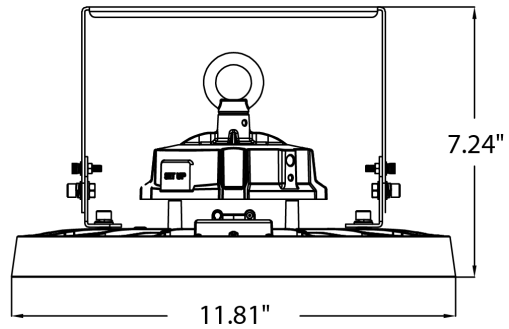

PROJECT:	
LOCATION:	
MODEL#:	TYPE:
CLIENT:	QTY:
PREPARED BY:	DATE:

WARRANTY INFORMATION

Warranty: 5 Years