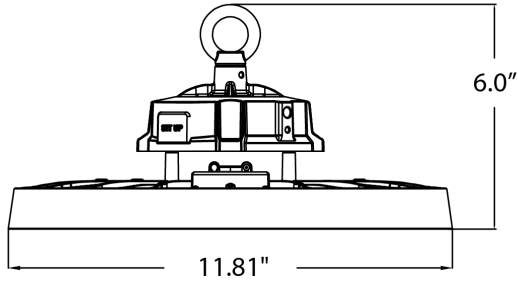

PROJECT:	
LOCATION:	
MODEL#:	TYPE:
CLIENT:	QTY:
PREPARED BY:	DATE:

WARRANTY INFORMATION

Warranty: 5 Years