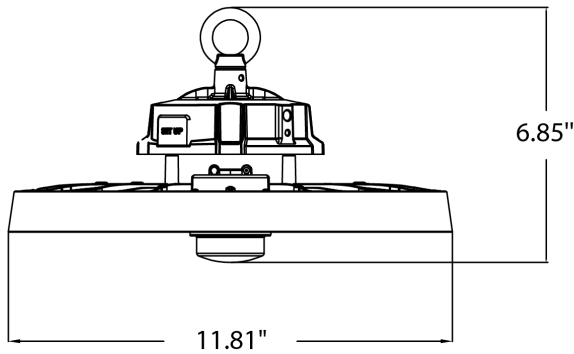

PROJECT:	
LOCATION:	
MODEL#:	TYPE:
CLIENT:	QTY:
PREPARED BY:	DATE:

WARRANTY INFORMATION

Warranty: 5 Years