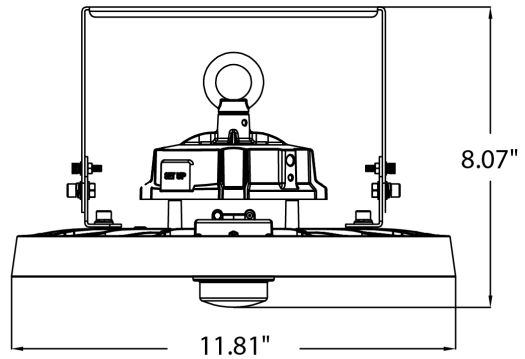

PROJECT:	
LOCATION:	
MODEL#:	TYPE:
CLIENT:	QTY:
PREPARED BY:	DATE:

WARRANTY INFORMATION

Warranty: 5 Years